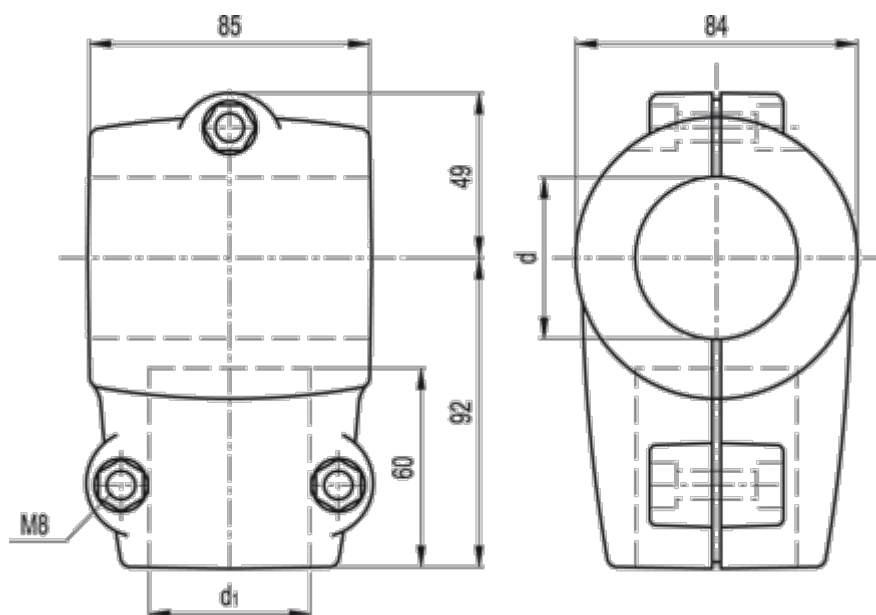

Data Sheet

Article number: 2310419641

Description: E+G Connection joint
GC.60-42-SST

Measures

d (inch) = 2 Gas
d1 (inch) = 1 1/4 Gas
d1 (mm) = 42.4
d mm = 60.3
Weight (g) = 380